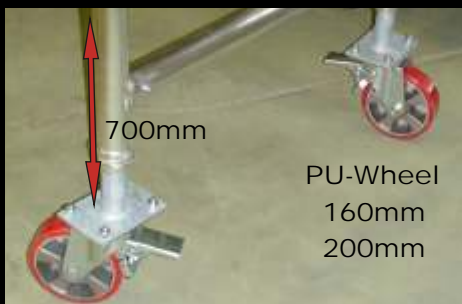

STEPLESS ADJUSTMENT 750mm in each corner with the jack

Terrain Wheel
250 x 85mm

SIZE 1200 x 2600mm

1200 x 2100mm

Platform heights

2,60m

4,60m

6,60m

8,60m

10,60m

OIVA

STEPLESS ADJUSTMENT 750mm
with the jack

OIVA scaffold is the right tool for any staircase conditions.

OIVA scaffold is the universal tool for indoor and outdoor applications.

Up to 6,35 meters height
(EU-norm 1004:2004)

STEPLESS ADJUSTMENT 750mm
in each corner with the jack

Platform heights:

1,85m	2,35m
4,10m	4,35m
6,10m	6,35m

SIZE 830 x 2100mm
830 x 1370mm

OIVA jr.

OIVA jr. scaffold is the universal tool for indoor and outdoor applications.

Up to 2,5 meters height

ADJUSTMENT 700mm
with the spring pin

Platform heights:

1,50m
2,50m

SIZE 830 x 2100mm
830 x 1370mm

- THE SAFEST OPTION AT WORK
- THE FASTEST
- THE MOST PRODUCTIVE
- THE STEPLESS HEIGHT ADJUSTMENT UP TO 750mm
- WALKING UP THE LADDERS IS EASY AND SAFE EVEN WITH TOOLS IN BOTH HANDS.
- THE PU- WHEEL OPTIONS: 160mm x 50, 200mm x 50mm, 300mm x 80mm
- SOLID RUBBER TERRAIN WHEEL 255 x 85mm MAKES IT EASY TO MOVE THE SCAFFOLD.
- ALL WHEELS ARE EASY TO ADJUST UP TO 750mm
- THE TOE BOARDS ARE PREFITTED ON THE PLATFORMS.
- THE SCAFFOLDS ARE FAST TO ASSEMBLE AND DISMANTLE.
- THE SCAFFOLDS CAN BE MOVED WITHOUT DISMANTLING THEM.
- ONCE THE SCAFFOLD IS STRAIGHT, THE PARTS WILL SET EASILY INTO PLACE.
- NO EXTRA TOOLS ARE REQUIRED FOR ASSEMBLING OR DISMANTLING THE SCAFFOLDS.
- ALL SCAFFOLDS HAVE VARIOUS USAGES.
- THE SCAFFOLDS COMPLY WITH THE REQUIREMENTS IN THE EUROPEAN NORM EN 1004:2004
- WATCH THE ASSEMBLY INSTRUCTION VIDEO AND FIND OUT MORE: